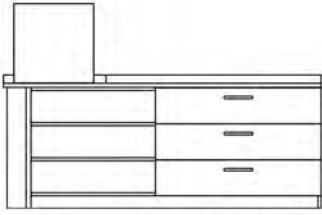

CANDLEWOOD SUITES

COMBINE UNIT-210-CG

69"X24"X30"H

MATERIAL:

- Birch&MDF with birch veneer
- Top is MDF with laminate
- Solid wood sealed edge
- PU finish&brushed nickel handles
- Black nylon glides
- Drawer is plywood in dovetail construction
- Side mounted three section ball bearing slides