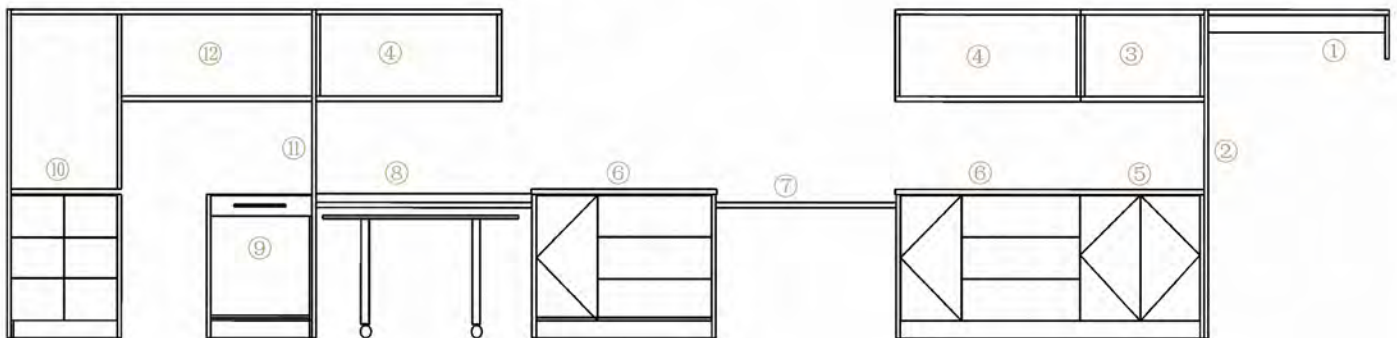

⑫ MICROWAVE TOP PANEL

30"x11 3/4" x4"H
MATERIAL:
· P2 standard MDF with laminate
· PVC sealed edge

① CLOTHES RACK

52 3/4"x23-7/8" x10"H
MATERIAL:
· P2 standard MDF with laminate
· PVC sealed edge
· Stainless steel cloth rod

② WARDROBE SIDE PANEL

23 7/8"x1 1/4" x75"H
MATERIAL:
· P2 standard MDF with laminate
· PVC sealed edge

③ SHADOW BOX C

36"x11 3/4" x21"H
MATERIAL:
· P2 standard MDF with laminate
· PVC sealed edge

④ SHADOW BOX A

54"x11 3/4" x21"H
MATERIAL:
· P2 standard MDF with laminate
· PVC sealed edge