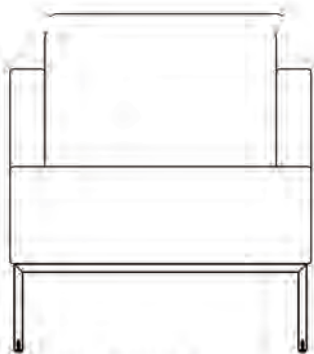

DES.:VANITY BASE

DES.:STREAMLINE UNIT

DES.:LUGGAGE BENCH
78"X3"X50"H

MATERIAL

- US P2 standard MDF with walnut engineer veneer
- PU stain finish match wilsonart 7984-38
- US standard fire-proof sponge
- US standard fire-proof and stain resistant PU leather
- Z clip