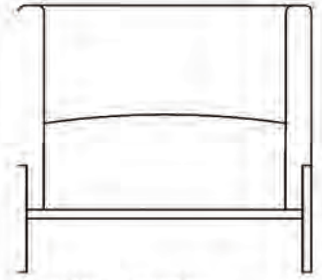

SIDE TABLE

36"X36"X24"H

MATERIAL:

- MDF w/laminate Walnut Straight 8247 laminate
- Solid wood edge banding
- Stainless steel leg

16" DIA SIDE TABLE

16"X16"X24"H

MATERIAL:

- Solid wood edge banding
- Walnut solid wood leg milde support
- PU finish
- MDF w/laminate Walnut Straight 8247 laminate
- Powder coated iron plate base