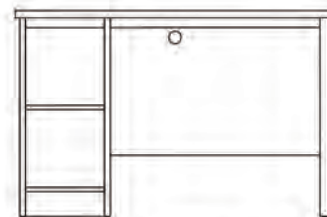

DESK ATTACHEDD STORAGE CUBBY

55"W x 12"D x 33.5"H
MATERIAL:
• Birch&MDF with birch veneer
• PU finish
• Wire cutout with plastic cover
• Solid wood sealed edge