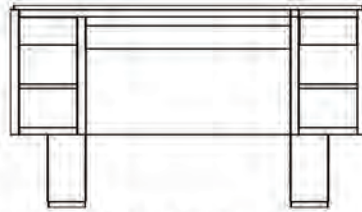

ADA VANITY BASE

52"X24"X33 1/4"H

MATERIAL:

- Plywood with laminate
- Stainless steel handles
- Stainless steel base
- Drawer is plywood dovetail construction
- Side mounted three section ball bearing slides