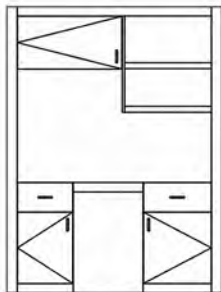

CABINET 2

61 1/2"X30"X92"H

MATERIAL:

- Plywood w/wilsonart & PU finish
- Solid wood edge banding
- PVC edge banding
- Drawer is plywood dovetail joint construction
- PU finish&side-mount ed three-section ball bearing slides&metal handle