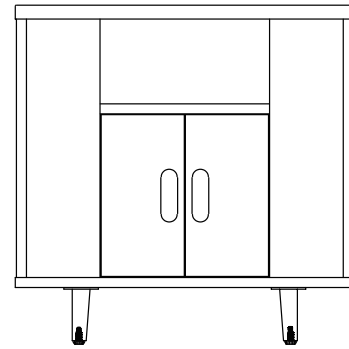

NIGHTSTAND

24"x20 1/4"x24"h

- birch
- MDF with birch veneer
- inner cubby stain finish match benjamin moore's
- marine blue 2059-10 in high gloss finish
- outside stain finish TBD
- soft-closed hinge
- metal handles
- top is clear 1/4"thickness tempered glass
- stainless steel support
- UL approved power panel
- levelers