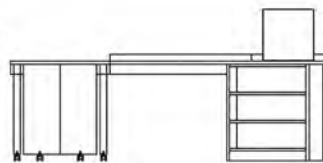

214-CG COMBINE UNIT

95"X60"X30"H

MATERIAL:

- Birch+MDF with birch veneer
- Top is MDF with laminate
- Solid wood sealed edge
- PU stain finish&black nylon glides
- Powder coated steel leg&castors