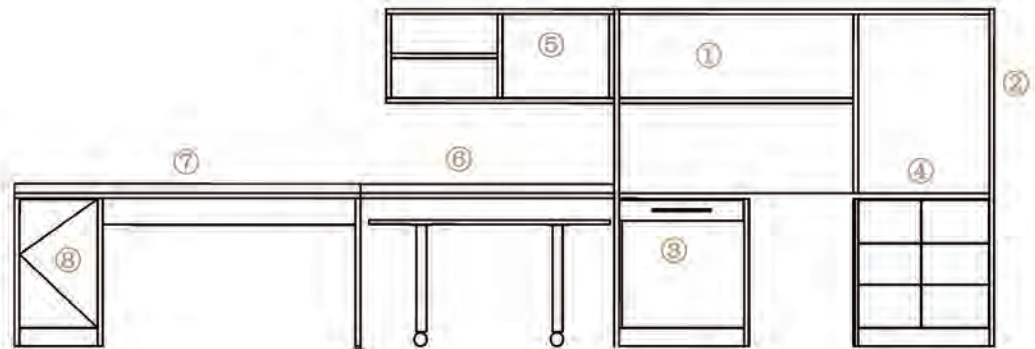

MATERIAL:

- P2 standard MDF with laminate
- PVC sealed edge
- Stainless steel handles

① **SHADOW BOX A**

55 1/4"x11 3/4" x21"H

MATERIAL:

- P2 standard MDF with laminate
- PVC sealed edge

② **SIDE PANEL**

23 7/8"x1 1/4" x75"H

MATERIAL:

- P2 standard MDF with laminate
- PVC sealed edge

③ **1DRAWER CABINET**

30 3/4"x23 1/2" x32 3/4"H

MATERIAL:

- P2 standard MDF with laminate
- PVC sealed edge
- Stainless steel handles

④ **6 DRAWER CABINET**

32 1/4"x23 1/2" x32 3/4"H

MATERIAL:

- P2 standard MDF with laminate
- PVC sealed edge
- Stainless steel handles

⑤ **ADA SHADOW BOX A**

54"x11 3/4" x21"H

MATERIAL:

- P2 standard MDF with laminate
- PVC sealed edge

⑥ **WORKING PLATFORM**

60"x23" x9"H

MATERIAL:

- Plywood with laminate
- Installation hardware