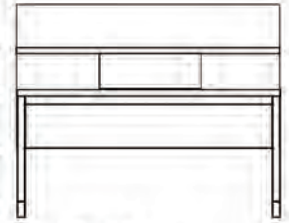

TV STAND

53"X23"X27 1/4"H

MATERIAL:

- MDF with FORMICA laminate& teak veneer
- PVC sealed edge
- PU stain finish match wilsonart
- TOP is MDF with wilsonart laminate
- Bottom is MDF with black laminate
- Metal support+black grommet