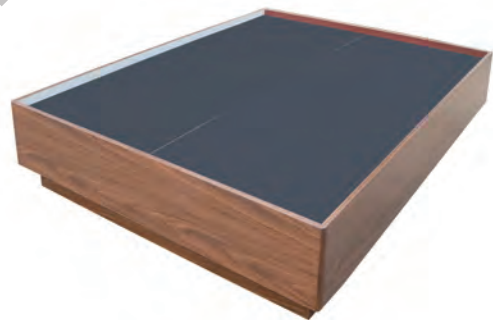

DES.: BED FRAME