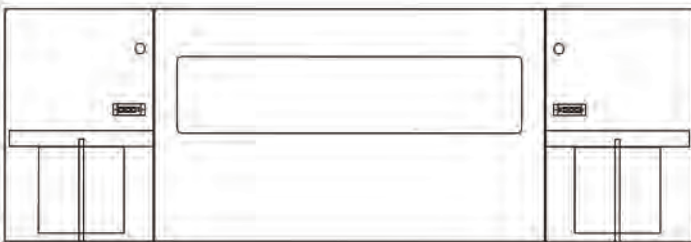

KING HEADBOARD

138"X21"X44"H

MATERIAL:

- Birch&MDF with birch veneer
- PU stain finish nightstand with laminated top
- US standard fire-proof sponge
- US standard fire-proof and stain resistant PU leather
- Metal brackets +power panel