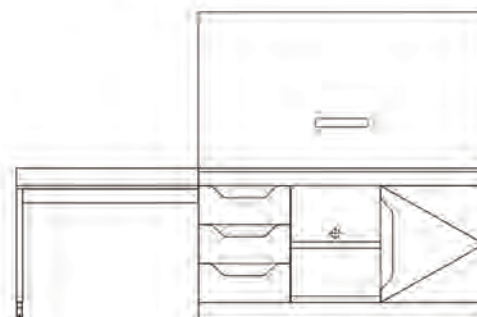

STREAMLINE UNIT
108"X24"X71"H

MATERIAL

- top is US P2 standard MDF with laminate wilsonart 7984-38
- PVC edge banding
- apron back and side panel is P2 standard MDF with walnut engineer veneer PU stain finish match wilsonart 7984-38
- back splash is P2 standard MDF with laminate wilsonart 7984-38
- PVC edge banding
- side panel base is metal legs with powder coated finish
- levelers