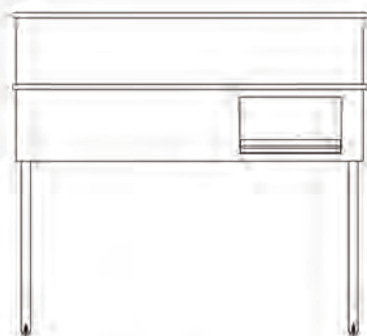

VANITY BASE
48"X24"X43 3/4"H

MATERIAL

- plywood substrates with wilsonart laminate 7884-38
- PVC edge banding
- drawer interior with wilsonart laminate D354-60
- pvc edge banding
- drawer is operable
- side-mounted three sections soft-closed slides
- metal handle polished chrome color finish
- stainless steel polished chrome finish legs
- levelers
- white glass stone top
- UPC approved sink