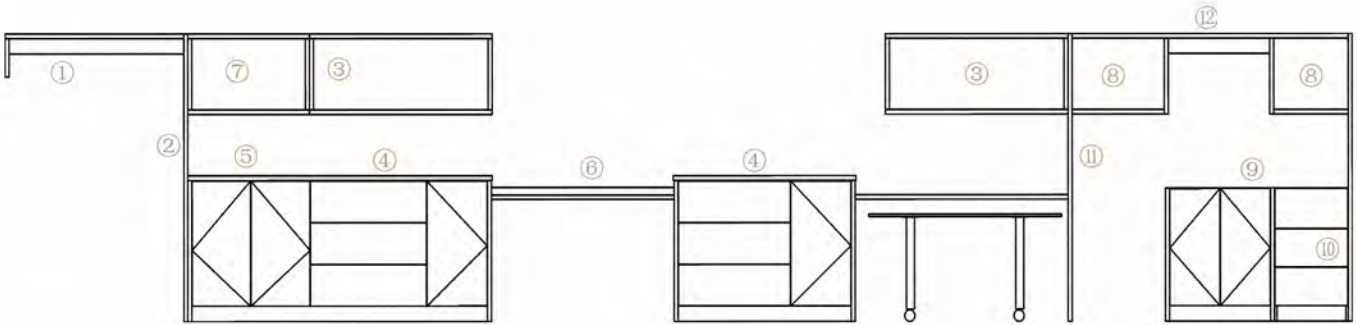

① CLOTHES RACK

42"x23-7/8" x10"H
MATERIAL:
· P2 standard MDF with laminate
· PVC sealed edge
· Stainless steel cloth rod

② WARDROBE SIDE PANEL

23 7/8"x1 1/4" x75"H
MATERIAL:
· P2 standard MDF with laminate
· PVC sealed edge

③ SHADOW BOX A

54"x11 3/4" x21"H
MATERIAL:
· P2 standard MDF with laminate
· PVC sealed edge

④ 3DRAWER 1DOOR TV CABINET

54"x23 7/8" x38"H
MATERIAL:
· P2 standard MDF with laminate
· PVC sealed edge&soft-closed hinge
· Top is P2 standard MDF with laminate
· Stainless steel handles

⑤ 2DOOR CABINET

36 1/4"x23 5/8" x36 3/4"H
MATERIAL:
· P2 standard MDF with laminate
· Soft-closed hinge
· Stainless steel handles

⑥ WORKING PLATFORM

54 1/2"x23" x9"H
MATERIAL:
· Plywood with laminate
· Installation hardware

⑦ SHADOW BOX C

36"x11 3/4" x21"H
MATERIAL:
· P2 standard MDF with laminate
· PVC sealed edge

⑧ SHADOW BOX

22 1/2"x11 3/4" x21"H
MATERIAL:
· P2 standard MDF with laminate
· PVC sealed edge

⑨ 2DOOR SINK CABINET

30"x27 1/2" x34 3/4"H
MATERIAL:
· Plywood with laminate
· Soft-closed hinge
· Stainless steel handles

⑩ 3 DRAWER CABINET

21 3/4"x23 1/2" x34 3/4"H
MATERIAL:
· P2 standard MDF with laminate
· PVC sealed edge&stain finish
· Side mounted three section ball bearing slides
· Stainless steel handles

⑪ SIDE PANEL

23 7/8"x1 1/4" x75"H
MATERIAL:
· P2 standard MDF with laminate
· PVC sealed edge