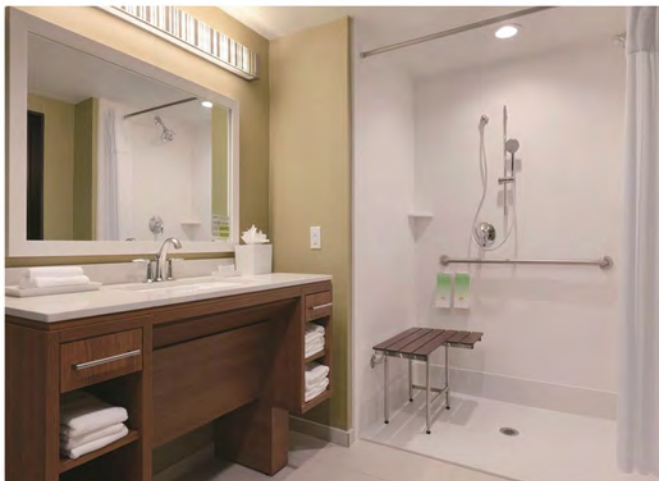

DES.: ADA VANITY BASE