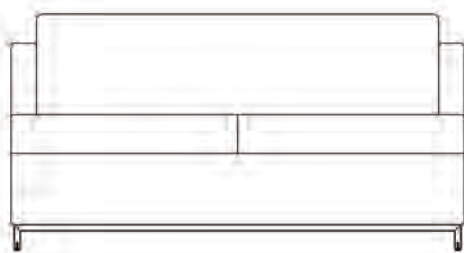

SLEEPER SOFA
70"X39"X36 1/2"H

MATERIAL

- solidwood
- plywood frame
- U.S. standard fire proof foam
- U.S. standard fire and stain resistance fabric
- leggett's pletts folding mechanism
- spring mattress
- metal base high glossy finish
- levelers