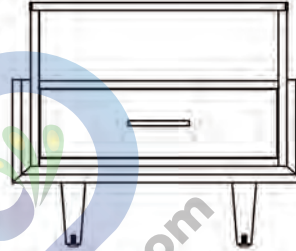

NIGHTSTAND

20"X15"X22"H

24"X15"X22"H

30"X15"X22"H

MATERIAL:

- Birch&MDF with birch veneer
- PU stain finish&Metal handles
- Top is MDF with laminate and solid wood sealed edge
- Drawer is plywood in dovetail construction