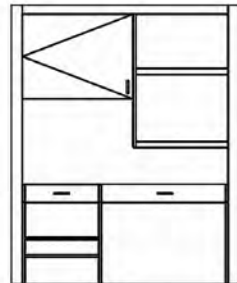

CABINET 1

61 1/2"WX30"DX92"H

MATERIAL:

- Plywood w/wilsonart & PU finish
- Solid wood edge banding
- PVC edge banding
- Drawer is plywood dovetail joint construction
- PU finish&side-mount ed three-section ball bearing slides&metal handle