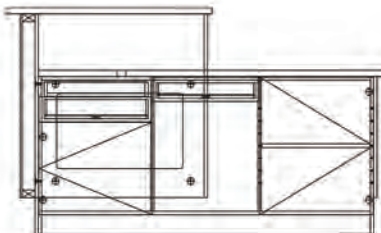

FRONT DESK

82 1/2"X34 1/2"X46"H

MATERIAL:

- Plywood with laminate
- Side mounted three section ball bearing slides
- Soft-closed hinge&stainless steel handle
- Aluminium decorative plate&quartz top
- Stainless steel base+power panel