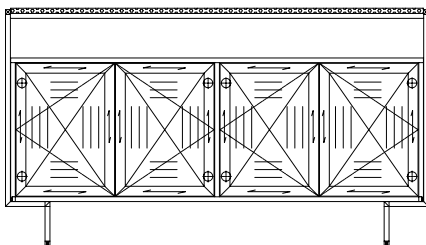

CORRIDOR CABINET

64"x19"x36"H

- plywood with walnut veneer
- PU stain finish
- soft-closed hinge
- SS304 standard stainless steel plated brushed brass color finish frame
- levelers
- Fish-belly grey marble